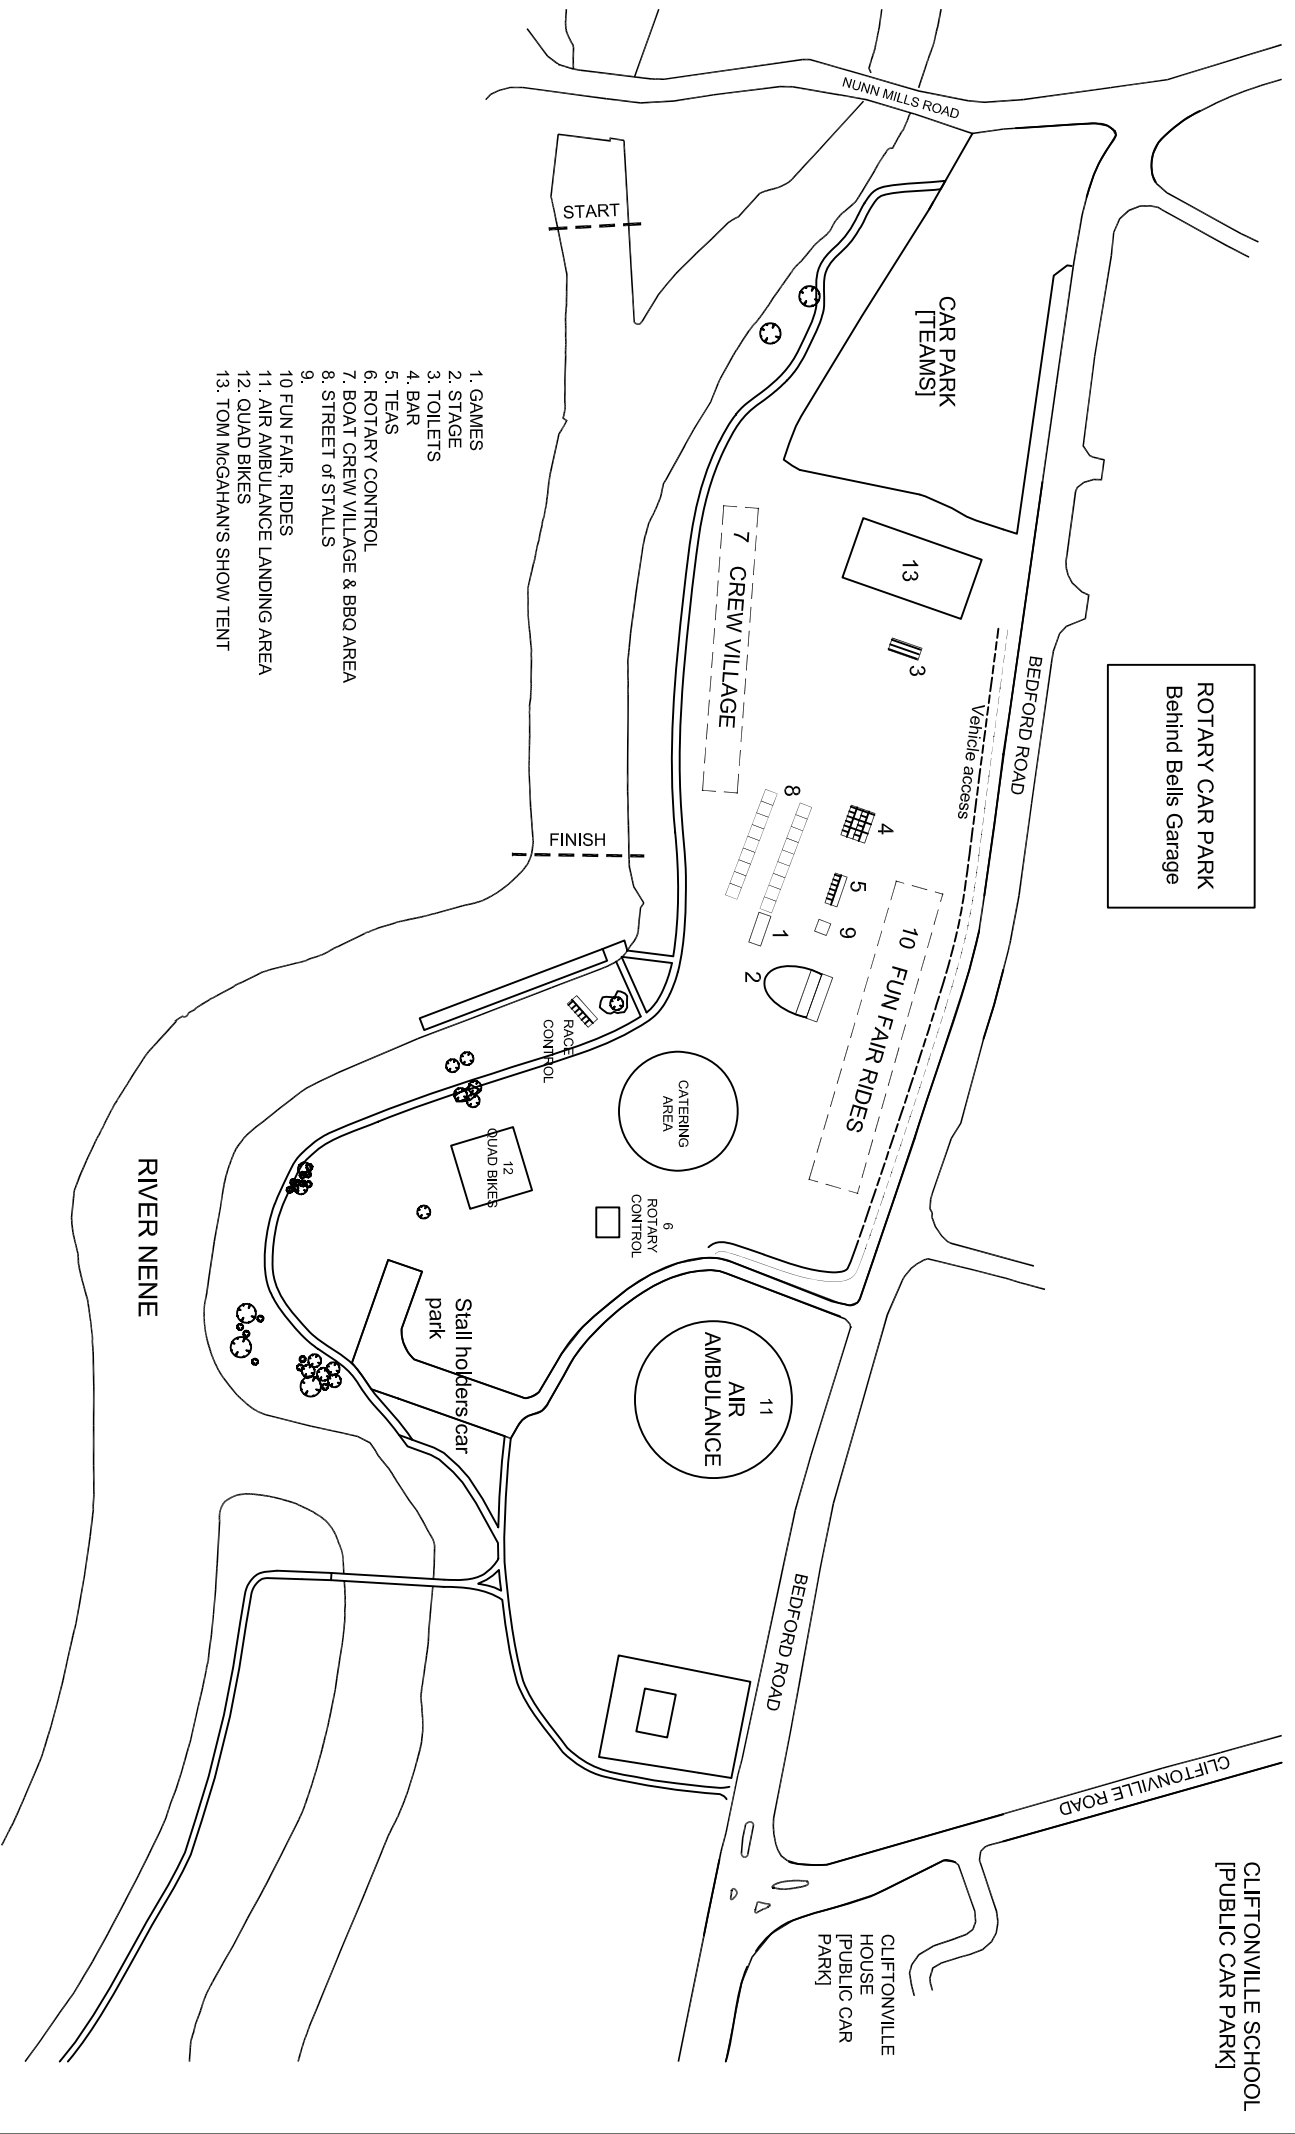

CLIFTONVILLE SCHOOL  
[PUBLIC CAR PARK]

ROTARY CAR PARK  
Behind Bells Garage

- 1. GAMES
- 2. STAGE
- 3. TOILETS
- 4. BAR
- 5. TEAS
- 6. ROTARY CONTROL
- 7. BOAT CREW VILLAGE & BBQ AREA
- 8. STREET of STALLS
- 9.
- 10. FUN FAIR, RIDES
- 11. AIR AMBULANCE LANDING AREA
- 12. QUAD BIKES
- 13. TOM MCGAHAN'S SHOW TENT